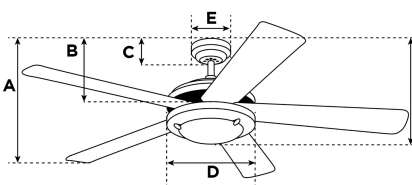

### Specifications

Size .....	132 cm
Blades.....	ABS Blades (White)
Blade Pitch.....	15°
Approved Location.....	Indoor
Suggested Room Size.....	Great Room (up to 25 m <sup>2</sup> )
Down Rod.....	30 cm
Installation.....	Down Rod Only
Max. Ceiling Angle.....	18°
Lead Wire.....	38 cm
Light Bulb Usage.....	N/A
Control .....	Wall Control Included
Motor Finish.....	White
Motor Material .....	Silicon Steel Motor 172mm x 12mm
Reverse Airflow.....	Yes
Noise Level.....	52 db(A)
Capacitor .....	Dual
Weight net/gross.....	5 / 5,8 kg
Box Dimensions.....	22,5 x 24 x 64,5 cm
EAN Code.....	4895105608918

### Warranty

Ceiling fans backed by our extended Warranty have a 10 year motor warranty and a 2-year warranty on all other parts.

A. Top of Canopy to Bottom of Blades .....	47,5 cm
B. Top of Canopy to Bottom of Switch House .....	40 cm
C. Top of Canopy to Bottom of Canopy .....	6,2 cm
D. Width of Motor Housing.....	19,9 cm
E. Width of Canopy.....	13 cm
F. Top of Canopy to Bottom of Glass .....	N/A