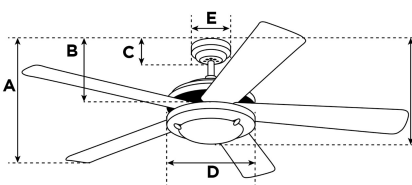

Item Number 7242340

Mountain Gale Ceiling Fan

132 cm/52" White Finish White ABS Blades

Specifications

Size	132 cm
Blades.....	ABS Blades (White)
Blade Pitch.....	15°
Approved Location.....	Outdoor
Suggested Room Size.....	Great Room (up to 25 m ²)
Down Rod.....	30 cm
Installation.....	Down Rod Only
Max. Ceiling Angle.....	18°
Lead Wire.....	38 cm
Light Bulb Usage.....	N/A
Control	Wall Control Adaptable
Motor Finish.....	White
Motor Material	Silicon Steel Motor 172mm x 12mm
Reverse Airflow.....	Yes
Noise Level.....	52 db(A)
Capacitor	Dual
Weight net/gross.....	5,3 / 6,2 kg
Box Dimensions.....	22 x 24,5 x 64 cm
EAN Code.....	4895105608925

Warranty

Ceiling fans backed by our extended Warranty have a 10 year motor warranty and a 2-year warranty on all other parts.

A. Top of Canopy to Bottom of Blades	41,5 cm
B. Top of Canopy to Bottom of Switch House	51,5 cm
C. Top of Canopy to Bottom of Canopy	6,2 cm
D. Width of Motor Housing.....	19,9 cm
E. Width of Canopy.....	13 cm
F. Top of Canopy to Bottom of Glass	N/A