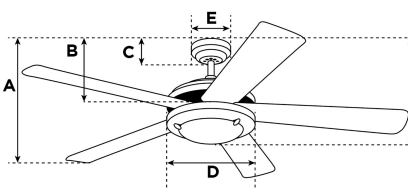

Item Number 7863140

Quince Ceiling Fan

60 cm Chrome Finish Reversible Blades (Wengue/Beech)
Includes Light Kit with Opal Frosted Glass

Specifications

Size	60 cm
Blades.....	Reversible MDF Blades (Wengue/Beech)
Blade Pitch.....	18°
Approved Location.....	Indoor
Suggested Room Size.....	Small Room (up to 10 m²)
Down Rod.....	10 cm
Installation.....	Down Rod Only
Max. Ceiling Angle.....	18°
Lead Wire.....	15 cm
Light Bulb Usage.....	Use (2) E14 Base Lamps, 40 Watt Maximum (not included)
Control	Remote/Wall Control Adaptable
Motor Finish.....	Chrome
Motor Material	Silicon Steel Motor 153mm x 10mm
Reverse Airflow.....	Yes
Noise Level.....	44 db(A)
Capacitor	Dual
Weight net/gross.....	5,2 / 6 kg
Box Dimensions.....	28,5 x 27,5 x 37 cm
EAN Code.....	4895105608871

Reversible Beech
Finish Blades

Energy Information

Voltage (Hz).....	230V / 50Hz
Airflow Efficiency.....	3 m³/Min/W
Electricity Use (excludes lights)	32 Watt
Airflow.....	79 m³/Min
Max rpm	302
Electricity consumption/year..	10.2 kWh

Warranty

Ceiling fans backed by our extended Warranty have a 10 year motor warranty and a 2-year warranty on all other parts.

A. Top of Canopy to Bottom of Blades	23 cm
B. Top of Canopy to Bottom of Switch House	27,5 cm
C. Top of Canopy to Bottom of Canopy	6,2 cm
D. Width of Motor Housing.....	17,2 cm
E. Width of Canopy.....	13 cm
F. Top of Canopy to Bottom of Glass	31 cm