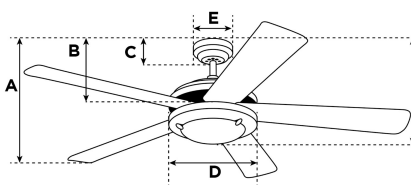

Item Number 7826540

Princess Trio Ceiling Fan

105 cm Ancient Brass Finish Reversible Blades
(Oak/Mahogany) Includes Light Kit with Clear Glass

Specifications

Size	105 cm
Blades.....	Reversible MDF Blades (Oak/Mahogany)
Blade Pitch.....	12°
Approved Location.....	Indoor
Suggested Room Size.....	Large Room (up to 15 m ²)
Down Rod.....	10 cm
Installation.....	Dual Mounting
Max. Ceiling Angle.....	18°
Lead Wire.....	15 cm
Light Bulb Usage.....	Use (3) E14 Base Lamps, 60 Watt Maximum (not included)
Control	Remote/Wall Control Adaptable
Motor Finish.....	Antique Brass
Motor Material	Cold Rolled Steel Motor 153mm x 12mm
Reverse Airflow.....	Yes
Noise Level.....	48 db(A)
Capacitor	Single
Weight net/gross.....	5,5 / 6,2 kg
Box Dimensions.....	21,6 x 26,4 x 40,9 cm
EAN Code.....	4895105608741

Warranty

Ceiling fans backed by our extended Warranty have a 10 year motor warranty and a 2-year warranty on all other parts.

A. Top of Canopy to Bottom of Blades	27,5 cm
B. Top of Canopy to Bottom of Switch House	32 cm
C. Top of Canopy to Bottom of Canopy	6 cm
D. Width of Motor Housing.....	17 cm
E. Width of Canopy.....	13 cm
F. Top of Canopy to Bottom of Glass	43 cm