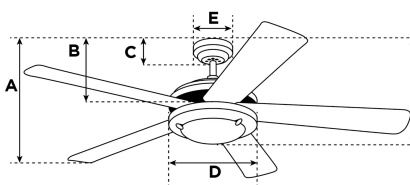

### Specifications

Size.....	90 cm
Blades.....	Reversible MDF Blades (White/Black)
Blade Pitch.....	11°
Approved Location.....	Indoor
Suggested Room Size.....	Small Room (up to 10 m²)
Down Rod.....	10 cm
Installation.....	Down Rod Only
Max. Ceiling Angle.....	18°
Lead Wire.....	15 cm
Light Bulb Usage.....	Use (1) E27 Base Lamp, 60 Watt Maximum (not included)
Control .....	Remote/Wall Control Adaptable
Motor Finish.....	Chrome
Motor Material .....	Cold Rolled Steel Motor 153mm x 10mm
Reverse Airflow.....	Yes
Noise Level.....	45 db(A)
Capacitor .....	Dual
Weight net/gross.....	3,9 / 4,3 kg
Box Dimensions.....	22,5 x 20 x 42,5 cm
EAN Code.....	4895105600240

### Warranty

Ceiling fans backed by our extended Warranty have a 10 year motor warranty and a 2-year warranty on all other parts.

A. Top of Canopy to Bottom of Blades .....	21 cm
B. Top of Canopy to Bottom of Switch House .....	30 cm
C. Top of Canopy to Bottom of Canopy .....	6 cm
D. Width of Motor Housing.....	15 cm
E. Width of Canopy.....	13 cm
F. Top of Canopy to Bottom of Glass .....	42 cm