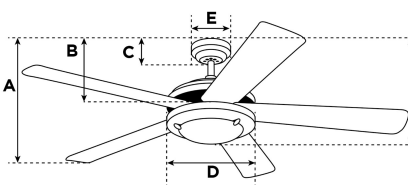

Size	76 cm
Blades.....	Reversible MDF Blades (Colors of young Generation or Colors of Youth/White or Maple (both sides possible))
Blade Pitch.....	18°
Approved Location.....	Indoor
Suggested Room Size.....	Small Room (up to 10 m ²)
Down Rod.....	10 cm
Installation.....	Dual Mounting
Max. Ceiling Angle.....	18°
Lead Wire.....	15 cm
Light Bulb Usage.....	Use (1) E14 Base Lamp, 60 Watt Maximum (not included)
Control	Remote/Wall Control Adaptable
Motor Finish.....	White
Motor Material	Cold Rolled Steel Motor 145mm x 12mm
Reverse Airflow.....	Yes
Noise Level.....	49 db(A)
Capacitor	Dual
Weight net/gross.....	6,3 / 6,8 kg
Box Dimensions.....	26,5 x 20,5 x 36,5 cm
EAN Code.....	4895105601766

Reversible White or Maple (both sides possible)
Finish Blades

Energy Information

Voltage (Hz).....	230V / 50Hz
Airflow Efficiency.....	3 m ³ /Min/W
Electricity Use (excludes lights)	50 Watt
Airflow.....	104 m ³ /Min
Max rpm	250
Electricity consumption/year..	11.97 kWh

Warranty

Ceiling fans backed by our extended Warranty have a 10 year motor warranty and a 2-year warranty on all other parts.

A. Top of Canopy to Bottom of Blades	26 cm
B. Top of Canopy to Bottom of Switch House	28 cm
C. Top of Canopy to Bottom of Canopy	6,2 cm
D. Width of Motor Housing.....	17 cm
E. Width of Canopy.....	13 cm
F. Top of Canopy to Bottom of Glass	38 cm