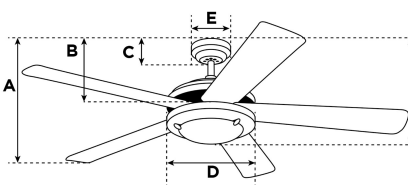

Item Number 7218540

Vegas Ceiling Fan

105 cm White Finish Reversible Blades (White/White Washed Pine) Includes Light Kit with Opal Frosted Glass

Specifications

Size	105 cm
Blades.....	Reversible MDF Blades (White/White Washed Pine)
Blade Pitch.....	10°
Approved Location.....	Indoor
Suggested Room Size.....	Large Room (up to 15 m ²)
Down Rod.....	10 cm
Installation.....	Dual Mounting
Max. Ceiling Angle.....	18°
Lead Wire.....	15 cm
Light Bulb Usage.....	Use (1) E27 Base Lamp, 60 Watt Maximum (not included)
Control	Remote/Wall Control Adaptable
Motor Finish.....	White
Motor Material	Silicon Steel Motor 153mm x 9mm
Reverse Airflow.....	Yes
Noise Level.....	48 db(A)
Capacitor	Dual
Weight net/gross.....	4,5 / 5 kg
Box Dimensions.....	22,7 x 20,9 x 43 cm
EAN Code.....	4895105605719

Reversible White Washed Pine
Finish Blades

Energy Information

Voltage (Hz).....	230V / 50Hz
Airflow Efficiency.....	3 m ³ /Min/W
Electricity Use (excludes lights)	39 Watt
Airflow.....	108 m ³ /Min
Max rpm	218
Electricity consumption/year..	12.77 kWh

Warranty

Ceiling fans backed by our extended Warranty have a 10 year motor warranty and a 2-year warranty on all other parts.

A. Top of Canopy to Bottom of Blades	28,5 cm
B. Top of Canopy to Bottom of Switch House	32,5 cm
C. Top of Canopy to Bottom of Canopy	6,2 cm
D. Width of Motor Housing.....	17 cm
E. Width of Canopy.....	13 cm
F. Top of Canopy to Bottom of Glass	44,2 cm