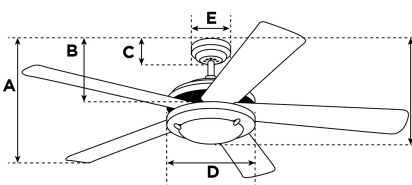

Item Number 7817440

Airplane Ceiling Fan

105 cm/42" Silver Finish Silver Blades

Specifications

Size	105 cm
Blades.....	MDF Blades (Silver)
Blade Pitch.....	11°
Approved Location.....	Indoor
Suggested Room Size.....	Large Room (up to 15 m ²)
Down Rod.....	10 cm
Installation.....	Dual Mounting
Max. Ceiling Angle.....	18°
Lead Wire.....	15 cm
Light Bulb Usage.....	N/A
Control	Remote/Wall Control Adaptable
Motor Finish.....	Silver
Motor Material	Cold Rolled Steel Motor 153mm x 12mm
Reverse Airflow.....	Yes
Noise Level.....	49 db(A)
Capacitor	Single
Weight net/gross.....	5,1 / 6,2 kg
Box Dimensions.....	31,4 x 28,4 x 51,4 cm
EAN Code.....	4895105600486

Warranty

Ceiling fans backed by our extended Warranty have a 10 year motor warranty and a 2-year warranty on all other parts.

A. Top of Canopy to Bottom of Blades	25 cm
B. Top of Canopy to Bottom of Switch House	38 cm
C. Top of Canopy to Bottom of Canopy	6 cm
D. Width of Motor Housing.....	25 cm
E. Width of Canopy.....	13 cm
F. Top of Canopy to Bottom of Glass	40 cm