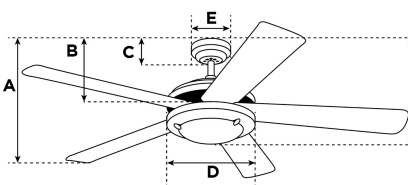

Item Number 7215440

Everett Ceiling Fan

132 cm Espresso Finish Reversible Blades
(Espresso/Applewood) Includes Light Kit with Scavo Glass

Specifications

Size	132 cm
Blades.....	Reversible MDF Blades (Espresso/Applewood)
Blade Pitch.....	12°
Approved Location.....	Indoor
Suggested Room Size.....	Great Room (up to 25 m ²)
Down Rod.....	Hugger
Installation.....	Hugger
Max. Ceiling Angle.....	N/A
Lead Wire.....	30 cm
Light Bulb Usage.....	Use (2) E27 Base Lamps, 60 Watt Maximum (not included)
Control	Wall Control Adaptable
Motor Finish.....	Espresso
Motor Material	Silicon Steel Motor 153mm x 15mm
Reverse Airflow.....	Yes
Noise Level.....	50 db(A)
Capacitor	Dual
Weight net/gross.....	7,2 / 8,2 kg
Box Dimensions.....	23 x 32,3 x 59,7 cm
EAN Code.....	4895105608000

Reversible Applewood
Finish Blades

Energy Information

Voltage (Hz).....	230V / 50Hz
Airflow Efficiency.....	3 m ³ /Min/W
Electricity Use (excludes lights)	57 Watt
Airflow.....	163 m ³ /Min
Max rpm	180
Electricity consumption/year..	19.33 kWh

Warranty

Ceiling fans backed by our extended Warranty have a 10 year motor warranty and a 2-year warranty on all other parts.

A. Top of Canopy to Bottom of Blades	18,2 cm
B. Top of Canopy to Bottom of Switch House	19 cm
C. Top of Canopy to Bottom of Canopy	N/A
D. Width of Motor Housing.....	28 cm
E. Width of Canopy.....	N/A
F. Top of Canopy to Bottom of Glass	32 cm