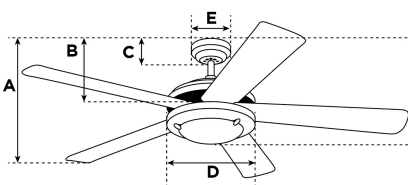

Item Number 7236840

Jasmine Ceiling Fan

105 cm Dark Pewter/Chrome Finish Weathered Maple Blades Includes Light Kit with Mushroom Glass

Specifications

Size	105 cm
Blades.....	MDF Blades (Weathered Maple)
Blade Pitch.....	12°
Approved Location.....	Indoor
Suggested Room Size.....	Large Room (up to 15 m ²)
Down Rod.....	10 cm
Installation.....	Down Rod Only
Max. Ceiling Angle.....	N/A
Lead Wire.....	15 cm
Light Bulb Usage.....	Use (1) E27 Base Lamp, 60 Watt Maximum (not included)
Control	Remote Control Included
Motor Finish.....	Dark Pewter
Motor Material	Cold Rolled Steel Motor 153mm x 12mm
Reverse Airflow.....	Yes
Noise Level.....	51 db(A)
Capacitor	Single
Weight net/gross.....	6,1 / 7,2 kg
Box Dimensions.....	25 x 25 x 57,5 cm
EAN Code.....	4895105604606

Warranty

Ceiling fans backed by our extended Warranty have a 10 year motor warranty and a 2-year warranty on all other parts.

A. Top of Canopy to Bottom of Blades	30 cm
B. Top of Canopy to Bottom of Switch House	31 cm
C. Top of Canopy to Bottom of Canopy	6 cm
D. Width of Motor Housing.....	22 cm
E. Width of Canopy.....	13 cm
F. Top of Canopy to Bottom of Glass	42 cm