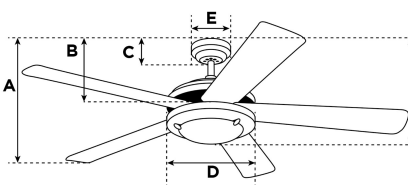

Item Number 7832440

Princess Trio Ceiling Fan

105 cm White and Polished Brass Finish Reversible Blades
(White with Cane/White) Includes Light Kit with Frosted Glass

Specifications

| | |
|--------------------------|---|
| Size..... | 105 cm |
| Blades..... | Reversible MDF Blades (White Cane/White) |
| Blade Pitch..... | 12° |
| Approved Location..... | Indoor |
| Suggested Room Size..... | Large Room (up to 15 m ²) |
| Down Rod..... | 10 cm |
| Installation..... | Dual Mounting |
| Max. Ceiling Angle..... | 18° |
| Lead Wire..... | 15 cm |
| Light Bulb Usage..... | Use (3) E14 Base Lamps, 60 Watt Maximum (not included) |
| Control | Remote/Wall Control Adaptable |
| Motor Finish..... | White |
| Motor Material | Cold Rolled Steel Motor 153mm x 12mm |
| Reverse Airflow..... | Yes |
| Noise Level..... | 46 db(A) |
| Capacitor | Dual |
| Weight net/gross..... | 4,7 / 5,4 kg |
| Box Dimensions..... | 23,3 x 21,6 x 43,5 cm |
| EAN Code..... | 4895105600400 |

Reversible White
Finish Blades

Energy Information

| | |
|---|-------------------------|
| Voltage (Hz)..... | 230V / 50Hz |
| Airflow Efficiency..... | 2 m ³ /Min/W |
| Electricity Use (excludes lights) | 41 Watt |
| Airflow..... | 94 m ³ /Min |
| Max rpm | 216 |
| Electricity consumption/year.. | 13.57 kWh |

Warranty

Ceiling fans backed by our extended Warranty have a 10 year motor warranty and a 2-year warranty on all other parts.

| | |
|--|--------|
| A. Top of Canopy to Bottom of Blades | 29 cm |
| B. Top of Canopy to Bottom of Switch House | 32 cm |
| C. Top of Canopy to Bottom of Canopy | 6,2 cm |
| D. Width of Motor Housing..... | 17 cm |
| E. Width of Canopy..... | 13 cm |
| F. Top of Canopy to Bottom of Glass | 43 cm |