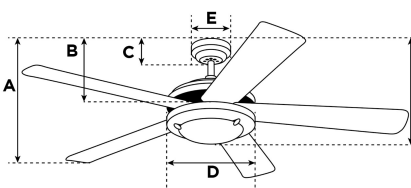

### Specifications

Size.....	105 cm
Blades.....	Reversible MDF Blades (Oak with Cane/Mahogany)
Blade Pitch.....	11°
Approved Location.....	Indoor
Suggested Room Size.....	Large Room (up to 15 m <sup>2</sup> )
Down Rod.....	10 cm
Installation.....	Dual Mounting
Max. Ceiling Angle.....	18°
Lead Wire.....	15 cm
Light Bulb Usage.....	Use (3) E14 Base Lamps, 60 Watt Maximum (not included)
Control .....	Remote/Wall Control Adaptable
Motor Finish.....	Polished Brass
Motor Material .....	Cold Rolled Steel Motor 153mm x 12mm
Reverse Airflow.....	Yes
Noise Level.....	47 db(A)
Capacitor .....	Dual
Weight net/gross.....	4,7 / 5,3 kg
Box Dimensions.....	23,4 x 22 x 43,6 cm
EAN Code.....	4895105600394

### Warranty

Ceiling fans backed by our extended Warranty have a 10 year motor warranty and a 2-year warranty on all other parts.

A. Top of Canopy to Bottom of Blades .....	29 cm
B. Top of Canopy to Bottom of Switch House .....	31 cm
C. Top of Canopy to Bottom of Canopy .....	6,2 cm
D. Width of Motor Housing.....	17 cm
E. Width of Canopy.....	13 cm
F. Top of Canopy to Bottom of Glass .....	43 cm