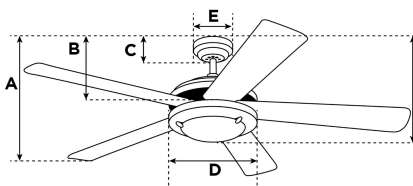

### Specifications

Size .....	132 cm
Blades.....	Plywood Blades (Wengue)
Blade Pitch.....	12°
Approved Location.....	Indoor
Suggested Room Size.....	Great Room (up to 25 m <sup>2</sup> )
Down Rod.....	10 cm
Installation.....	Down Rod Only
Max. Ceiling Angle.....	N/A
Lead Wire.....	15 cm
Light Bulb Usage.....	Includes (1) R7s Base Halogen Lamp, 80 Watt
Control .....	Remote Control Included
Motor Finish.....	Satin Chrome
Motor Material .....	Silicon Steel Motor 153mm x 15mm
Reverse Airflow.....	Yes
Noise Level.....	50 db(A)
Capacitor .....	Dual
Weight net/gross.....	7,6 / 8,7 kg
Box Dimensions.....	22,3 x 32,5 x 59,5 cm
EAN Code.....	4895105604880

### Warranty

Ceiling fans backed by our extended Warranty have a 10 year motor warranty and a 2-year warranty on all other parts.

A. Top of Canopy to Bottom of Blades .....	29 cm
B. Top of Canopy to Bottom of Switch House .....	N/A
C. Top of Canopy to Bottom of Canopy .....	6,2 cm
D. Width of Motor Housing.....	26 cm
E. Width of Canopy.....	13 cm
F. Top of Canopy to Bottom of Glass .....	36 cm