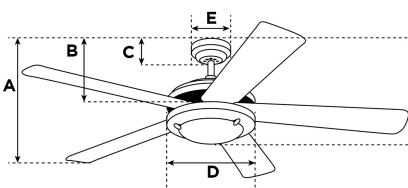

Specifications are subject to change without notice, please visit www.westinghouselighting.eu for latest information.

Tel.: (0049)-(0)-2161-57307-0, www.westinghouselighting.eu

, WESTINGHOUSE, and INNOVATION YOU CAN BE SURE OF are registered trademarks of Westinghouse Electric Corporation.

Used under license by Westinghouse Lighting Corporation. All Rights Reserved.