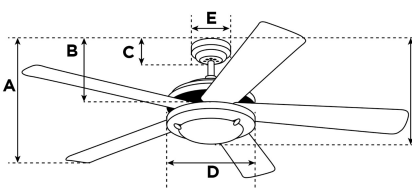

Item Number 7228940

Jet I Ceiling Fan

105 cm/42" Brushed Nickel Finish Reversible Blades
(Wengue/Silver)

Specifications

Size	105 cm
Blades.....	Reversible MDF Blades (Wengue/Silver)
Blade Pitch.....	14°
Approved Location.....	Indoor
Suggested Room Size.....	Large Room (up to 15 m ²)
Down Rod.....	10 cm
Installation.....	Down Rod Only
Max. Ceiling Angle.....	18°
Lead Wire.....	15 cm
Light Bulb Usage.....	N/A
Control	Remote/Wall Control Adaptable
Motor Finish.....	Brushed Nickel
Motor Material	Silicon Steel Motor 153mm x 12mm
Reverse Airflow.....	Yes
Noise Level.....	51 db(A)
Capacitor	Dual
Weight net/gross.....	4,3 / 5 kg
Box Dimensions.....	22,7 x 21 x 48 cm
EAN Code.....	4895105608024

Warranty

Ceiling fans backed by our extended Warranty have a 10 year motor warranty and a 2-year warranty on all other parts.

A. Top of Canopy to Bottom of Blades	22,5 cm
B. Top of Canopy to Bottom of Switch House	29 cm
C. Top of Canopy to Bottom of Canopy	6,2 cm
D. Width of Motor Housing.....	17 cm
E. Width of Canopy.....	13 cm
F. Top of Canopy to Bottom of Glass	N/A