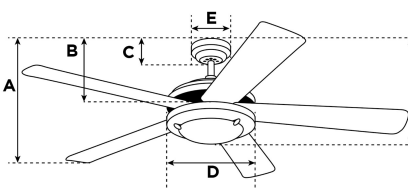

Item Number 7229040

Jet Plus Ceiling Fan

105 cm Brushed Nickel Finish Reversible Blades
(Wengue/Silver) Includes Light Kit with Three Spot Lights

Specifications

Size	105 cm
Blades.....	Reversible MDF Blades (Wengue/Silver)
Blade Pitch.....	14°
Approved Location.....	Indoor
Suggested Room Size.....	Large Room (up to 15 m ²)
Down Rod.....	10 cm
Installation.....	Down Rod Only
Max. Ceiling Angle.....	N/A
Lead Wire.....	15 cm
Light Bulb Usage.....	Use (3) E14 Base Lamps, 40 Watt Maximum (not included)
Control	Remote Control Included
Motor Finish.....	Brushed Nickel
Motor Material	Cold Rolled Steel Motor 153mm x 12mm
Reverse Airflow.....	Yes
Noise Level.....	51 db(A)
Capacitor	Dual
Weight net/gross.....	5,2 / 5,9 kg
Box Dimensions.....	22,7 x 21 x 48 cm
EAN Code.....	4895105608031

Warranty

Ceiling fans backed by our extended Warranty have a 10 year motor warranty and a 2-year warranty on all other parts.

A. Top of Canopy to Bottom of Blades	22,5 cm
B. Top of Canopy to Bottom of Switch House	29 cm
C. Top of Canopy to Bottom of Canopy	6 cm
D. Width of Motor Housing.....	17 cm
E. Width of Canopy.....	13 cm
F. Top of Canopy to Bottom of Glass	37 cm