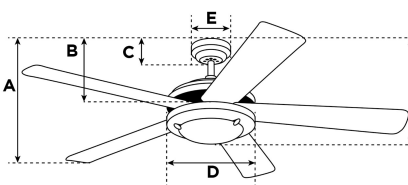

### Specifications

Size .....	132 cm
Blades.....	Plywood Blades (Applewood)
Blade Pitch.....	12°
Approved Location.....	Indoor
Suggested Room Size.....	Great Room (up to 25 m <sup>2</sup> )
Down Rod.....	10 cm
Installation.....	Down Rod Only
Max. Ceiling Angle.....	N/A
Lead Wire.....	15 cm
Light Bulb Usage.....	Includes (1) R7s Base Halogen Lamp, 80 Watt
Control .....	Remote Control Included
Motor Finish.....	Dark Pewter
Motor Material .....	Silicon Steel Motor 153mm x 15mm
Reverse Airflow.....	Yes
Noise Level.....	50 db(A)
Capacitor .....	Dual
Weight net/gross.....	7,6 / 8,7 kg
Box Dimensions.....	22,3 x 32,5 x 59,5 cm
EAN Code.....	4895105608291

### Warranty

Ceiling fans backed by our extended Warranty have a 10 year motor warranty and a 2-year warranty on all other parts.

A. Top of Canopy to Bottom of Blades .....	29 cm
B. Top of Canopy to Bottom of Switch House .....	N/A
C. Top of Canopy to Bottom of Canopy .....	6,2 cm
D. Width of Motor Housing.....	26 cm
E. Width of Canopy.....	13 cm
F. Top of Canopy to Bottom of Glass .....	36 cm