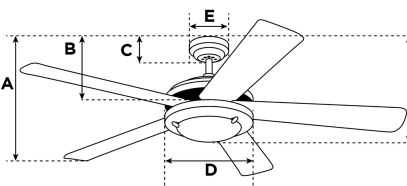

Item Number 7800840

FANtastic Ceiling Fan

132 cm/52" Brushed Chrome Finish Silver Blades Includes Integrated LED Light Fixture with Opal Frosted Glass

Specifications

Size	132 cm
Blades.....	Plywood Blades (Silver)
Blade Pitch.....	13°
Approved Location.....	Indoor
Suggested Room Size.....	Great Room (up to 25 m²)
Down Rod.....	10 cm
Installation.....	Down Rod Only
Max. Ceiling Angle.....	N/A
Lead Wire.....	15 cm
Light Bulb Usage.....	Includes 17.5 Watt Integrated LED
Control	Remote Control Included
Motor Finish.....	Brushed Nickel
Motor Material	125S DC Motor
Reverse Airflow.....	Yes
Noise Level.....	51 db(A)
Capacitor	N/A
Weight net/gross.....	6,2 / 7,3 kg
Box Dimensions.....	25,3 x 30,5 x 60,5 cm
EAN Code.....	4895105608642

Warranty

Ceiling fans backed by our extended Warranty have a 10 year motor warranty and a 2-year warranty on all other parts.

A. Top of Canopy to Bottom of Blades	32,6 cm
B. Top of Canopy to Bottom of Switch House	34,1 cm
C. Top of Canopy to Bottom of Canopy	52,3 cm
D. Width of Motor Housing.....	25,6 cm
E. Width of Canopy.....	15,6 cm
F. Top of Canopy to Bottom of Glass	39,5 cm