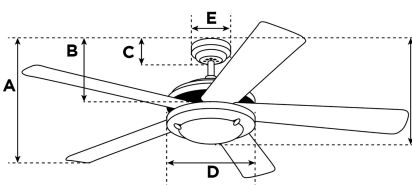

Item Number 7211340

Princess Euro Ceiling Fan

105 cm White Finish Reversible Blades (White/Beech)
Includes Light Kit with Three Spot Lights

Specifications

Size.....	105 cm
Blades.....	Reversible MDF Blades (White/Beech)
Blade Pitch.....	11°
Approved Location.....	Indoor
Suggested Room Size.....	For rooms up to 20 m ²
Down Rod.....	10 cm
Installation.....	Dual Mount System
Max. Ceiling Angle.....	18°
Lead Wire.....	15 cm
Light Bulb Usage.....	Use (3) GU10 Base Lamps, 50 Watt Maximum (not included)
Control	Remote/Wall Control Adaptable
Motor Finish.....	White
Motor Material	Cold Rolled Steel Motor 153mm x 10mm
Reverse Airflow.....	Yes
Noise Level.....	47 db(A)
Capacitor	Dual
Weight net/gross.....	4,7 / 5,4 kg
Box Dimensions.....	22,5 x 20 x 42,5 cm
EAN Code.....	4895105610423

Reversible Beech
Finish Blades

Energy Information

Voltage (Hz).....	230V / 50Hz
Airflow Efficiency.....	3 m ³ /Min/W
Electricity Use (excludes lights)	43 Watt
Airflow.....	122 m ³ /Min
Max rpm	210
Electricity consumption/year..	14 kWh

Warranty

Ceiling fans backed by our extended Warranty have a 10 year motor warranty and a 2-year warranty on all other parts.

A. Top of Canopy to Bottom of Blades	26,7 cm
B. Top of Canopy to Bottom of Switch House	33 cm
C. Top of Canopy to Bottom of Canopy	6,2 cm
D. Width of Motor Housing.....	17 cm
E. Width of Canopy.....	13 cm
F. Top of Canopy to Bottom of Glass	39,5 cm