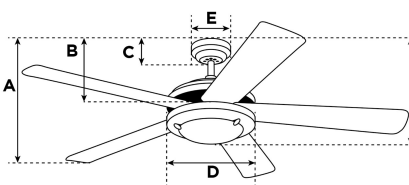

Item Number 7827440

Capitol Ceiling Fan

105 cm Brushed Steel Finish Reversible Blades
(Silver/Black) Includes Light Kit with Opal Frosted Glass

Specifications

Size	105 cm
Blades.....	Reversible MDF Blades (Silver/Black)
Blade Pitch.....	11°
Approved Location.....	Indoor
Suggested Room Size.....	Large Room (up to 15 m ²)
Down Rod.....	10 cm
Installation.....	Dual Mounting
Max. Ceiling Angle.....	18°
Lead Wire.....	15 cm
Light Bulb Usage.....	Use (1) E27 Base Lamp, 60 Watt Maximum (not included)
Control	Remote/Wall Control Adaptable
Motor Finish.....	Brushed Steel
Motor Material	Cold Rolled Steel Motor 153mm x 9mm
Reverse Airflow.....	No
Noise Level.....	47 db(A)
Capacitor	Dual
Weight net/gross.....	4,5 / 5,2 kg
Box Dimensions.....	22,5 x 20 x 42,5 cm
EAN Code.....	4895105608772

Warranty

Ceiling fans backed by our extended Warranty have a 10 year motor warranty and a 2-year warranty on all other parts.

A. Top of Canopy to Bottom of Blades	29 cm
B. Top of Canopy to Bottom of Switch House	32,5 cm
C. Top of Canopy to Bottom of Canopy	6,2 cm
D. Width of Motor Housing.....	17 cm
E. Width of Canopy.....	13 cm
F. Top of Canopy to Bottom of Glass	44 cm